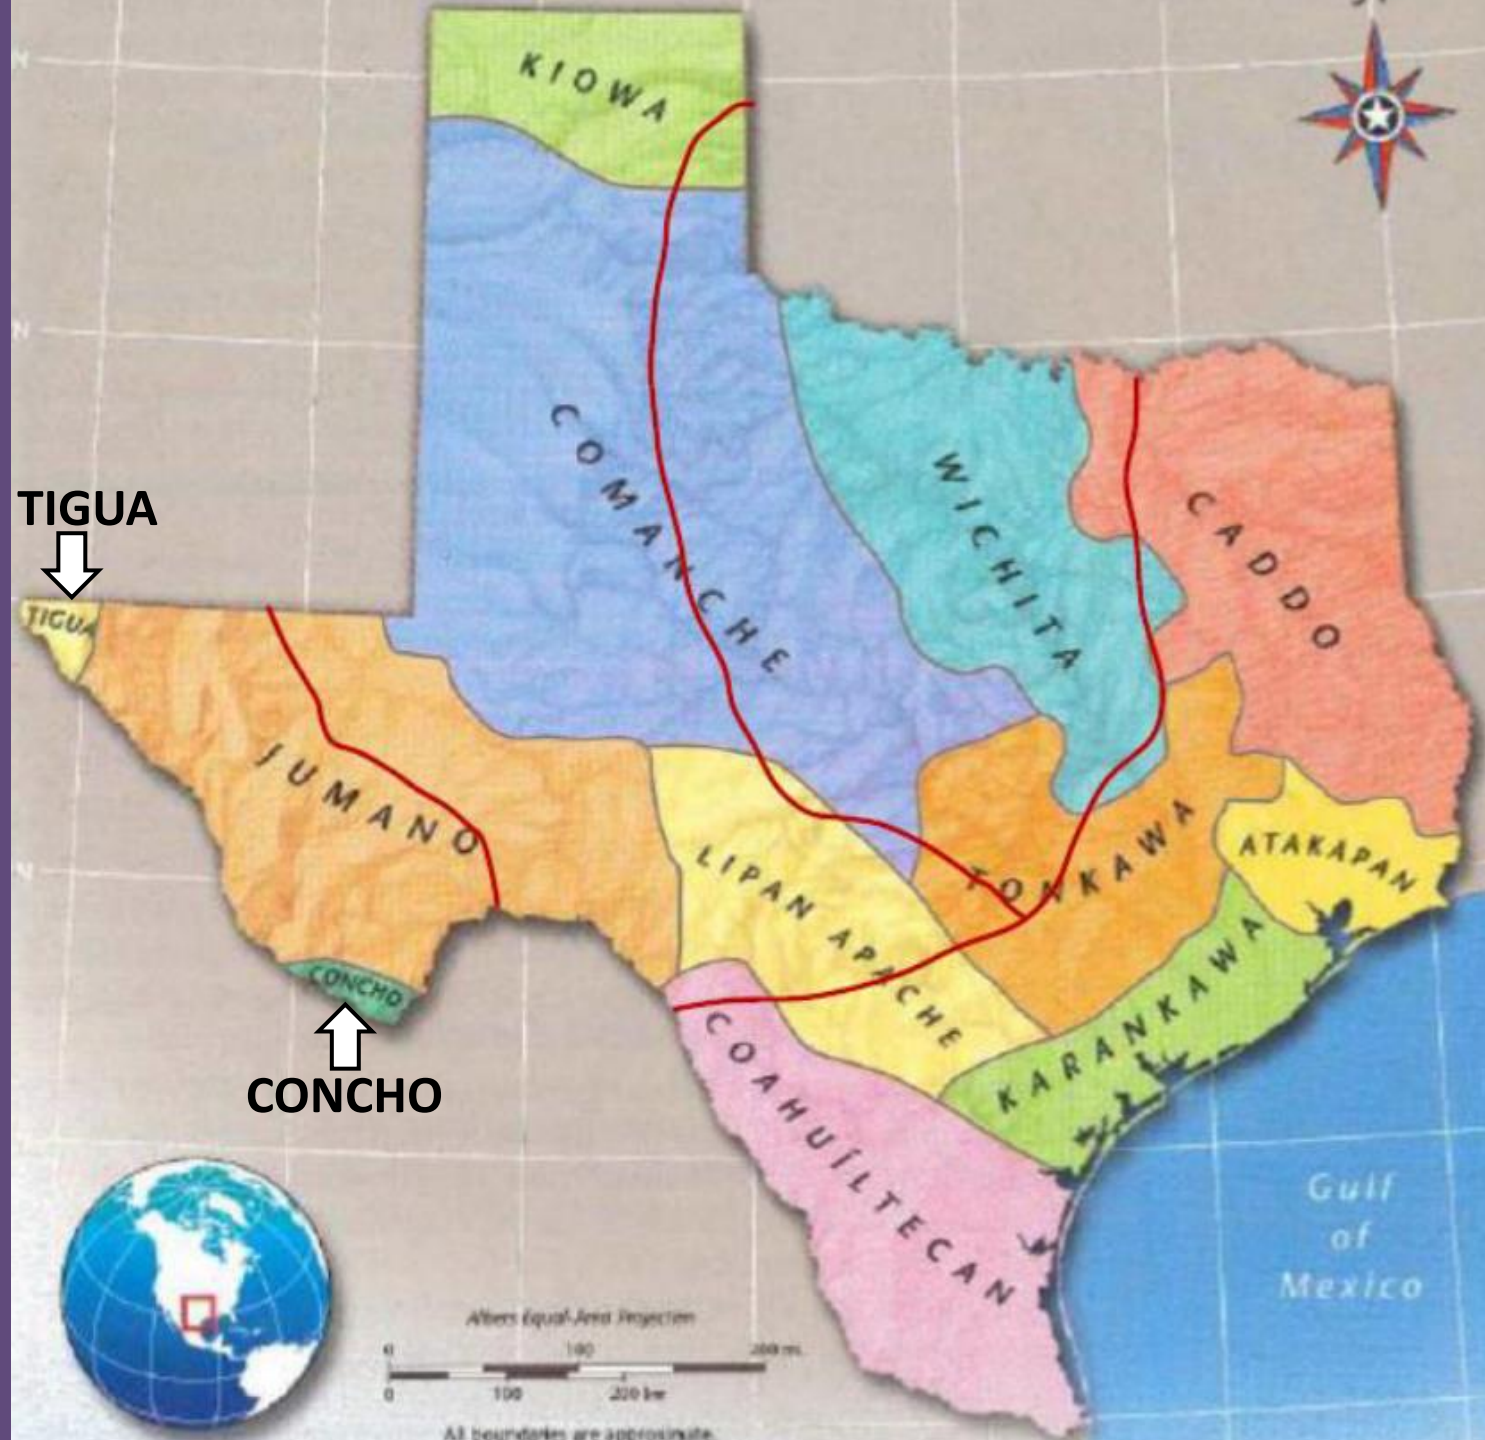

IMAGES: NATIVE TEXANS

Native Americans in Texas

1200-1800

I M A G E S : **NATIVE TEXANS**

**Southeastern
Peoples**

Caddo Atakapa Wichita

[VIDEO: Caddo Tribe](#)

[VIDEO: Caddo Mounds](#)

[VIDEO: Wichita Tribe](#)

FOLDABLE: NATIVE TEXANS

Southeastern Peoples

Wickiup (Permanent Home)

Caddo with Corn in front of Wickiup

FOLDABLE: NATIVE TEXANS

Southeastern Peoples

Caddo woman (Kaw-u-tz, 1906 photo)

KARANKAWA WICKIUP

FOLDABLE: NATIVE TEXANS

Western Gulf Peoples

Wickiup shelter framing

Coahuiltecan man

FOLDABLE: NATIVE TEXANS

Western Gulf Peoples

KARANKAWA INDIANS