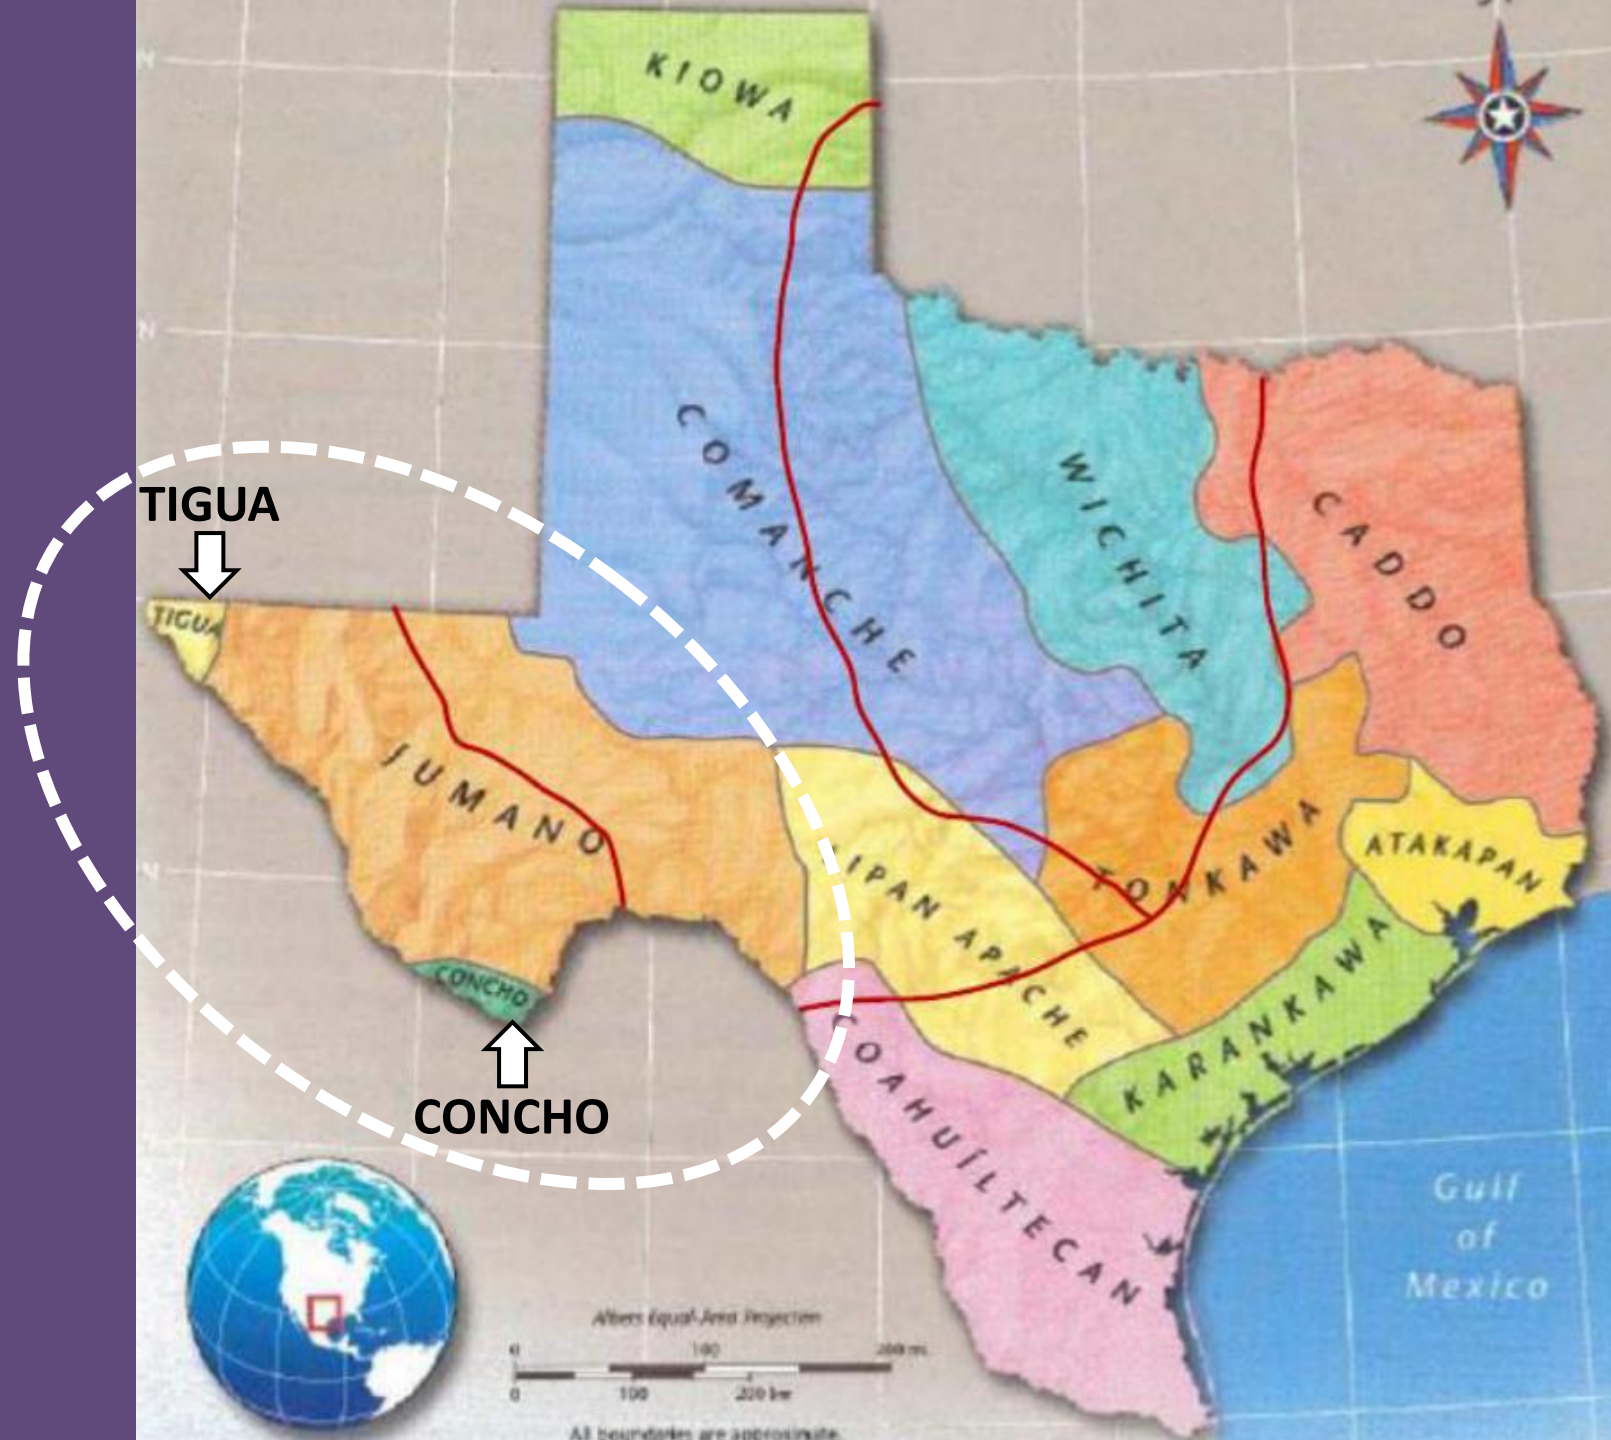

Jumano Concho Tigua