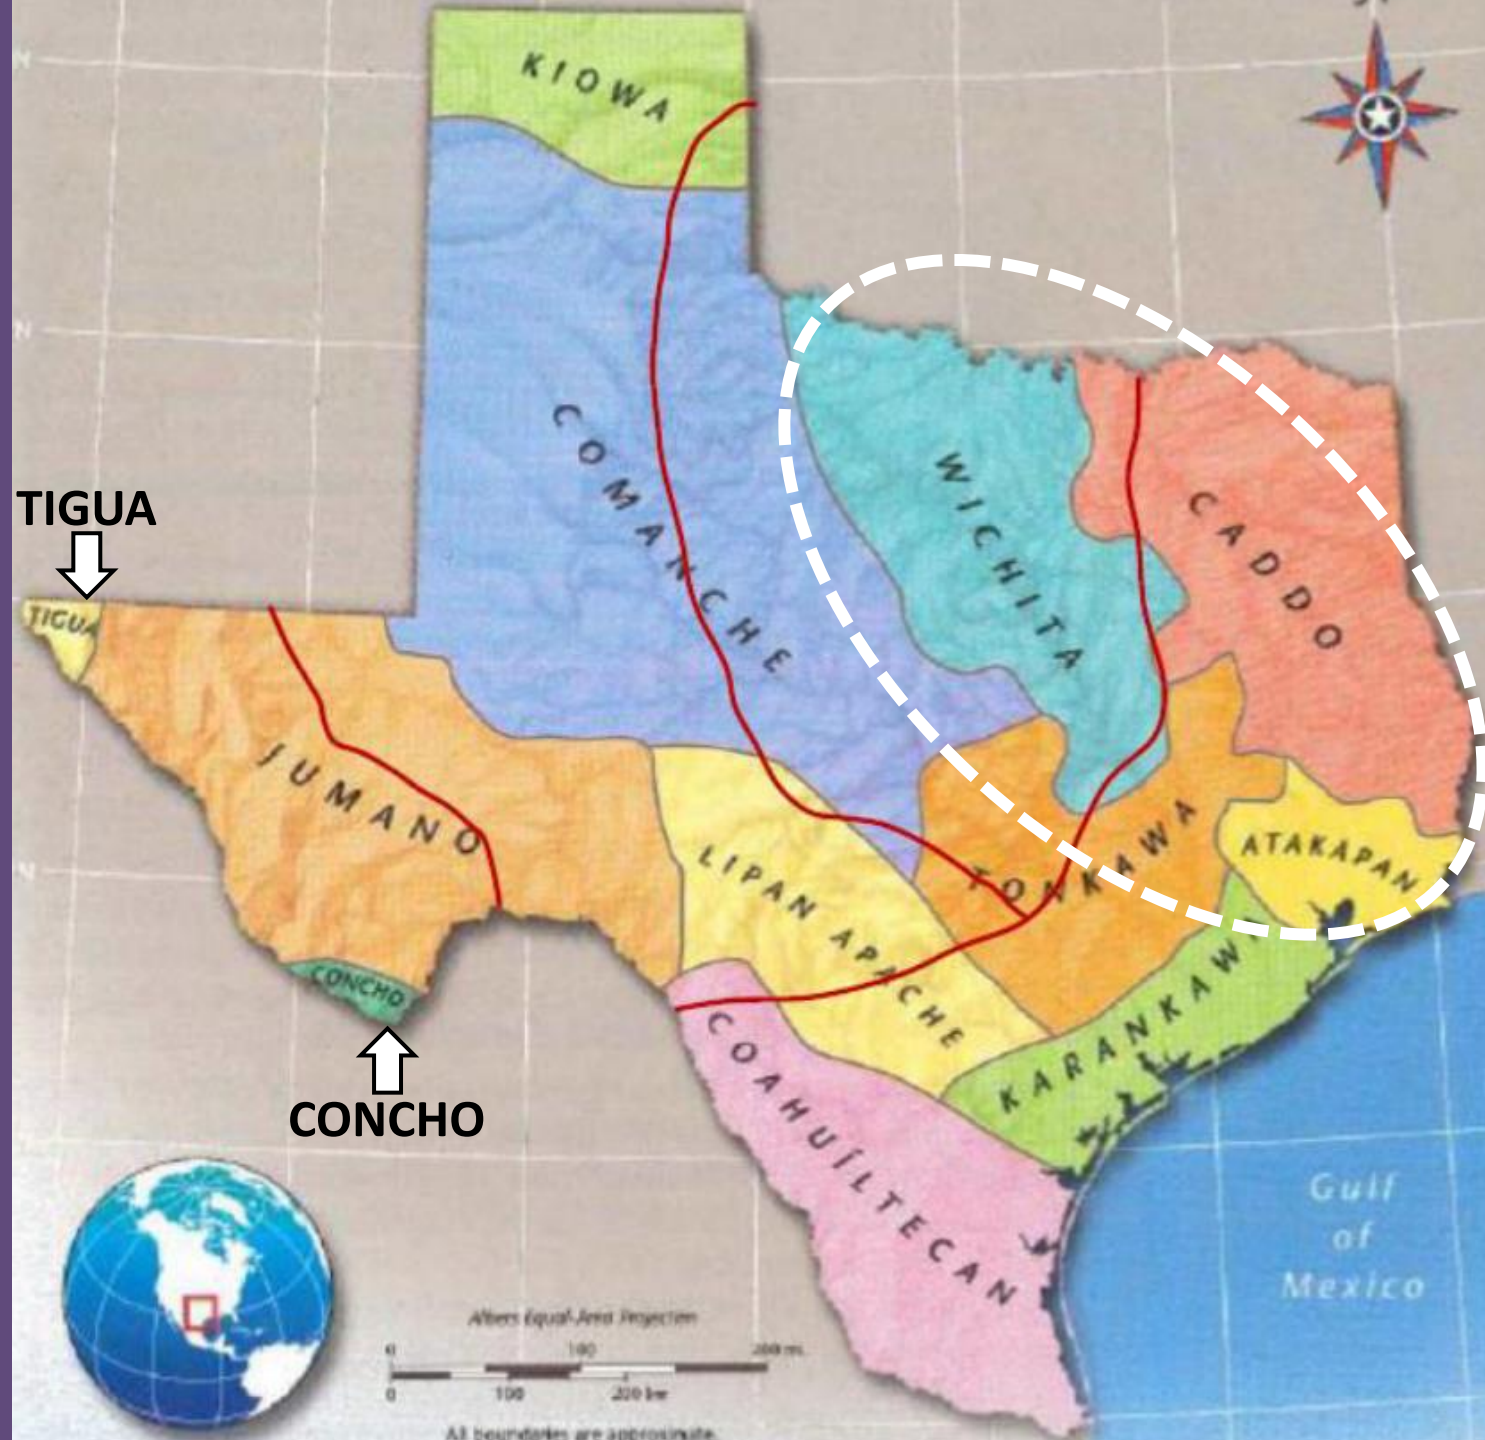

IMAGES: NATIVE TEXANS

Native Americans in Texas

1200-1800

I M A G E S : **NATIVE TEXANS**

**Southeastern
Peoples**

Caddo Atakapa Wichita

[VIDEO: Caddo Tribe](#)

[VIDEO: Caddo Mounds](#)

[VIDEO: Wichita Tribe](#)

FOLDABLE: NATIVE TEXANS

Southeastern Peoples

Wickiup (Permanent Home)

Caddo with Corn in front of Wickiup

FOLDABLE: NATIVE TEXANS

Southeastern Peoples

Caddo woman (Kaw-u-tz, 1906 photo)

KARANKAWA WICKIUP

FOLDABLE: NATIVE TEXANS

Western Gulf Peoples

Wickiup shelter framing

Coahuiltecan man

FOLDABLE: NATIVE TEXANS

Western Gulf Peoples

KARANKAWA INDIANS